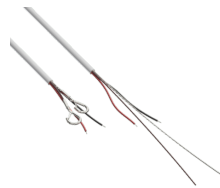

Product information:

A connection cable with conductors and a steel suspension and safety wire in a single outer jacket. This offers the cleanest and most elegant solution for connecting and mounting the loudspeaker. This professional connection cable with two integrated steel cores for suspending adds an additional drop safety for the loudspeaker. Fixation is made through two snap-hooks on one end and a dual Gripple™ fixation on the other end. The cable length of 10 meters offers possibilities for a wide variety of ceiling heights. An innovatively designed rear cover of the ALTI pendant loudspeakers (not suited for ALTIxM series) can be placed after installation and hides the connection and suspension on the speaker end. The ceiling end connections are covered through a cable cover.

Variants:

- DSC100/B - Black
- DSC100/W - White