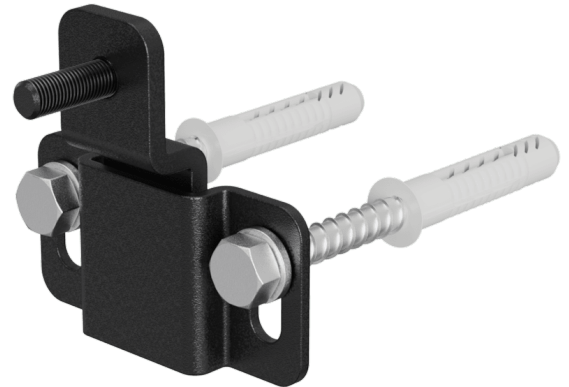

## Product information:

---

The MBK102 is a mounting bracket that can be used to mount different kinds of bass cabinets with a limited size and weight. The simple, nevertheless very efficient principle provides an easy and quick installation. It is based on two protruding wall brackets and an L-bracket which have to be installed against the wall on the desired location. Two metal hooks and a rubber foot have to be fixed to the provided points on the bass cabinet, using the included screws. Subsequently, the metal hooks have to be hooked into the protruding part of the wall brackets while the rubber foot slides over the L-bracket, preventing accidental lift-out of the cabinet.

## Variants:

---

- MBK102/B - Black version