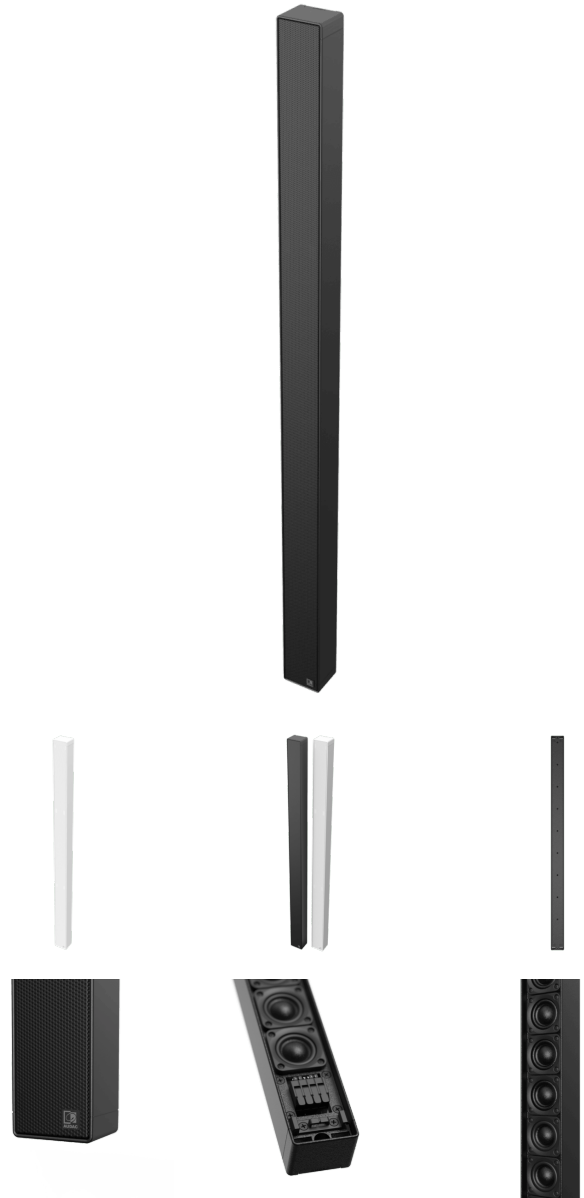

Product information:

The VIRO-C series delivers compact line array performance in an ultra-slim architectural form. Designed for precise speech intelligibility and consistent high SPL coverage, VIRO-C is ideal for high-end corporate spaces, retail environments, residential interiors, and yachting applications where sound quality and aesthetics must align seamlessly.

Featuring custom engineered 1.3 inch drivers, precise pattern control, and a wide 160 degree horizontal dispersion, the VIRO-C series ensures predictable in room performance with excellent clarity throughout the space. The aluminum housing supports ThermalDrive protection, maintaining stable operation under continuous load, while the integrated protection circuit safeguards long term reliability.

With a tool free click on grill, Snapconnect wiring, internal impedance switching, and versatile mounting options including a flush mount solution in development, the VIRO-C series combines refined installation with powerful, controlled sound in a discreet architectural design.

Applications:

- Corporate
- Education
- Residential
- Retail

Impedance:

Ω 8 Ohm Ω 16 Ohm

Usage:

Indoor