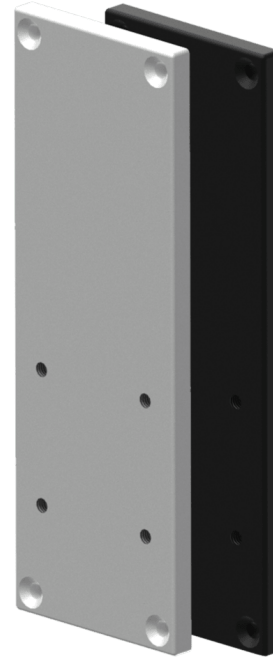

# WBP100

## Wall bracket plate for XENO/VEXO speaker

### Product information:

---

This wall bracket is used for mounting the XENO series speakers on gypsum board (gyprock) walls, adding extra support to the bracket base.

### Variants:

---

- WBP100/B - Black version
- WBP100/W - White version